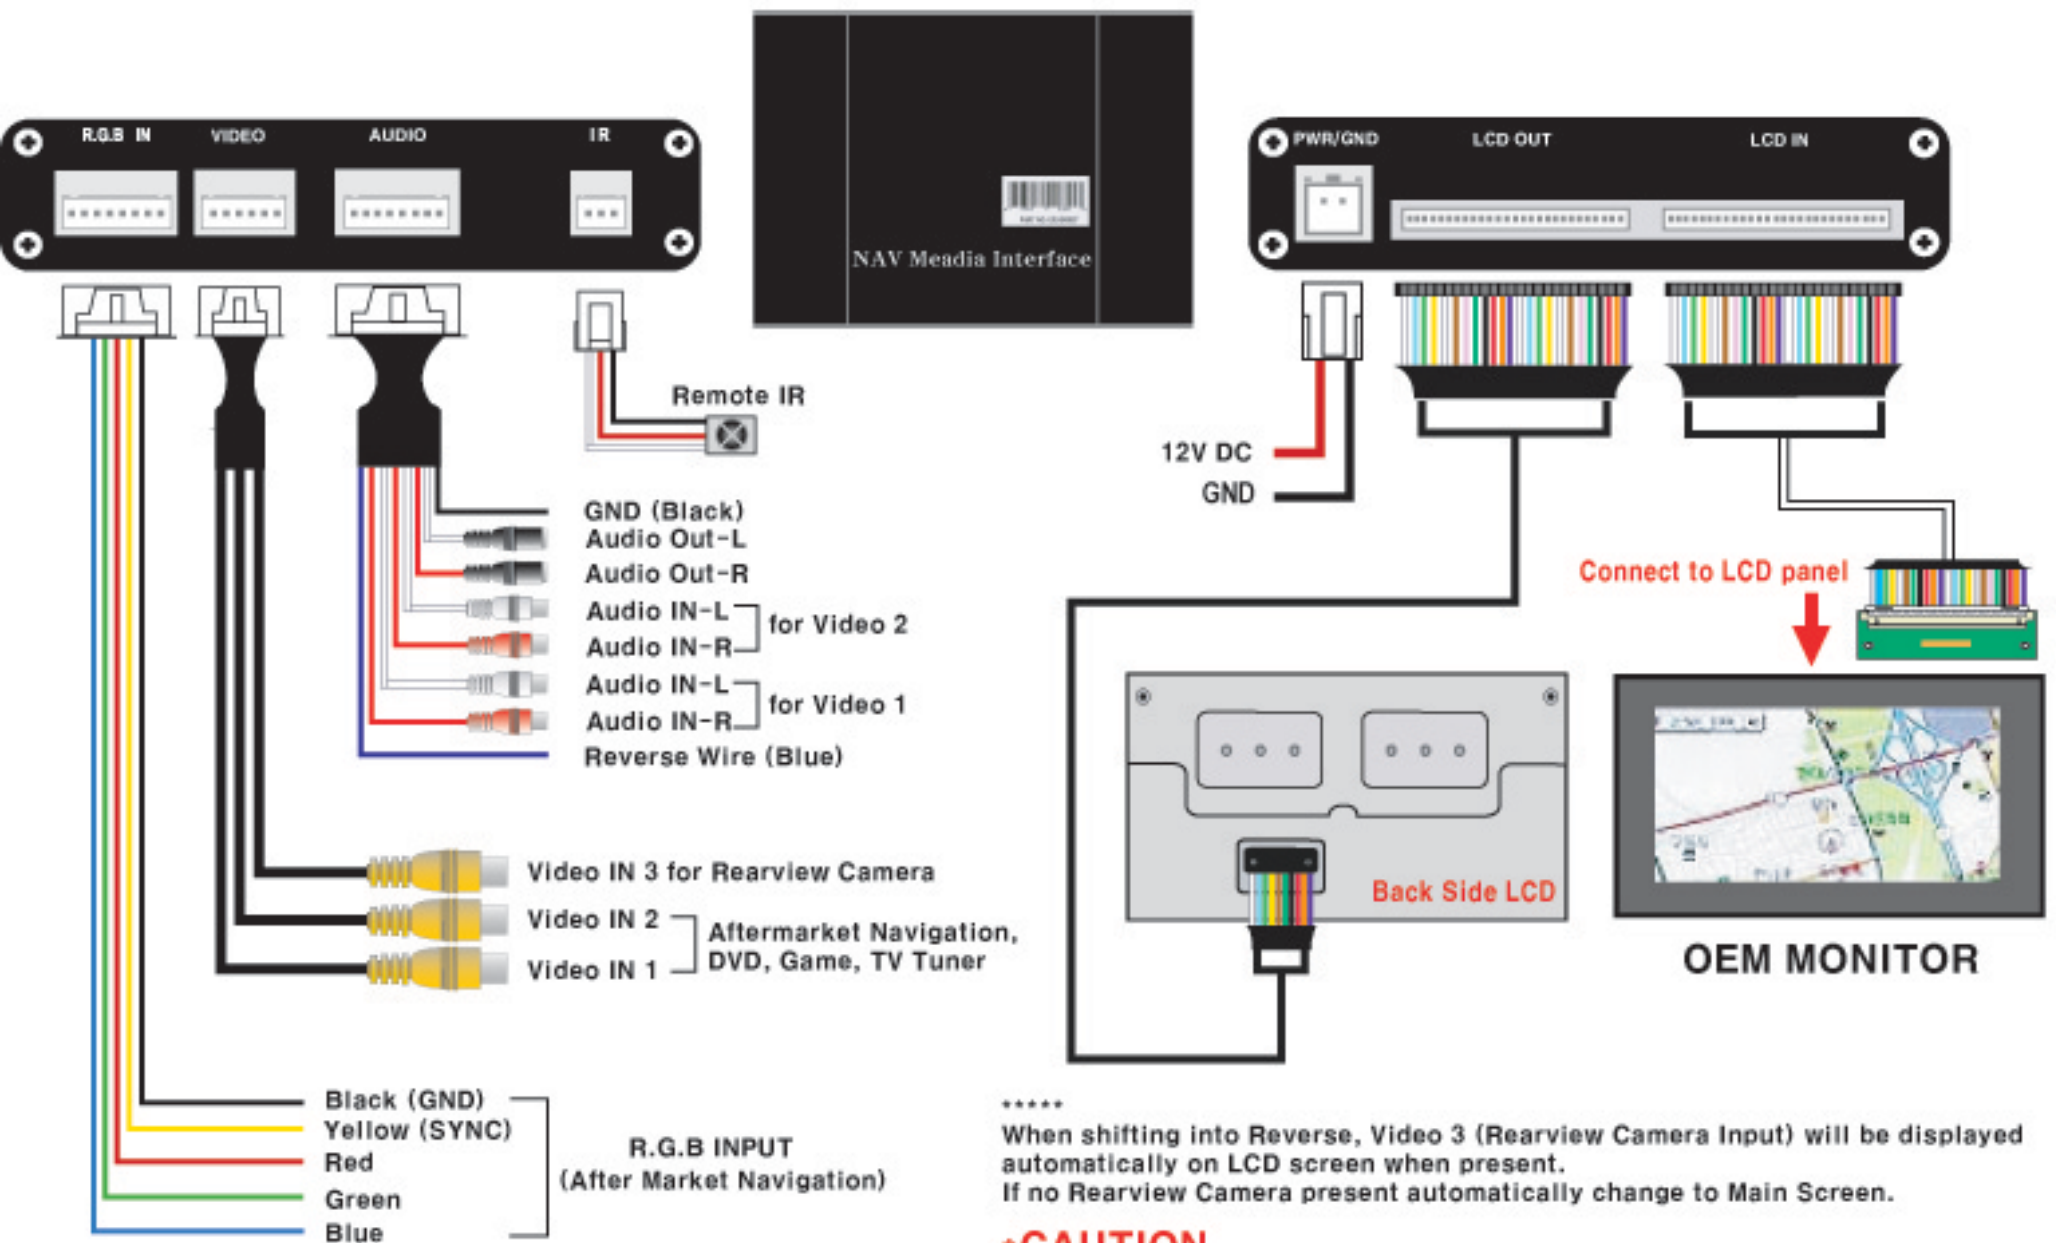

EXI-BM067 BMW 7-Series(E65/E66,2003-2006)

When shifting into Reverse, Video 3 (Rearview Camera Input) will be displayed automatically on LCD screen when present.

If no Rearview Camera present automatically change to Main Screen.

*CAUTION

Please turn ignition off and remove key before starting Installation process.